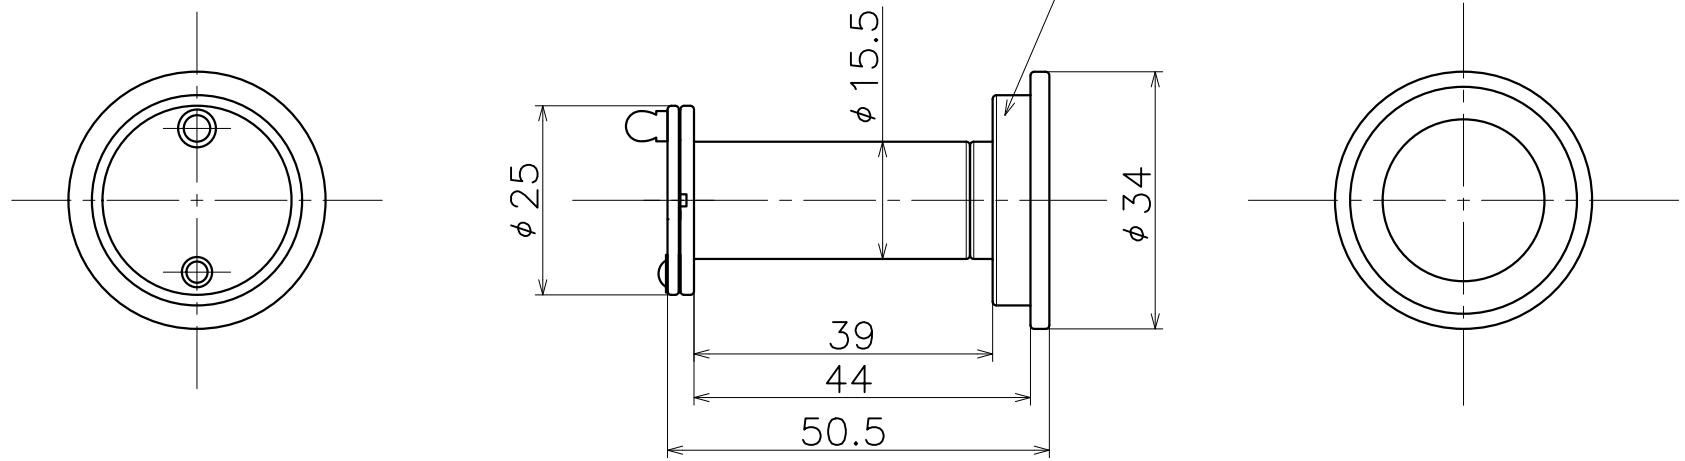

Ver	Date	Engineering change notice	Dwg	App
1	0000/00/00	新規出図	KAWAJUN	KAWAJUN

Material : Brass  
Finish : Various Platings

AC-886-X

Finish	Code
Chrome	AC-886-XC
Satin Nickel	AC-886-XN
Brushed Dark Umber	AC-886-4G
Others	AC-886-XA

Material : Brass  
Finish: Various platings

No	Code	Name	pcs	Material	Spec
		Product name			Code
		ドアビューワー	-		AC886
		Door Viewer	-		Ver02
		KAWAJUN 河渚株式会社	Dim	Geo	S= 1:1 外形図

2023-07-05 11:39:05 AC-886\_drawing