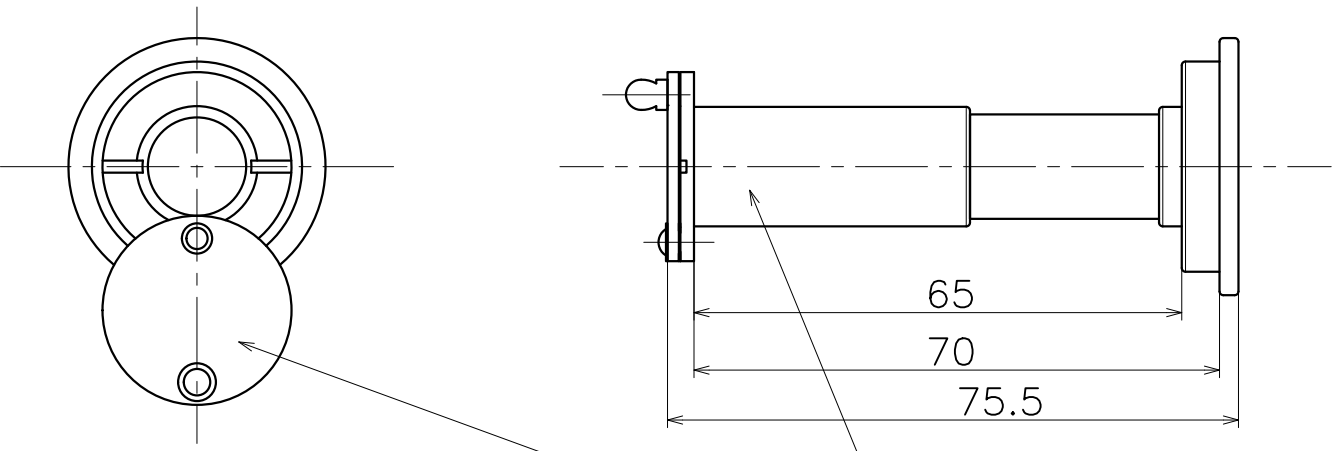

Ver	Date	Engineering change notice	Dwg	App
1	0000/00/00	新規出図	KAWAJUN	KAWAJUN

Material : Brass  
Finish : Various Platings

AC-886-X

Finish	Code
Chrome	AC-886-XC
Satin Nickel	AC-886-XN
Brushed Dark Umber	AC-886-4G
Others	AC-886-XA

Material : Brass  
Finish: Various platings

No	Code	Name	pcs	Material	Spec
		Product name			Code
		ドアビューワー	-		AC886
		Door Viewer	-		Ver02
		KAWAJUN 河渚株式会社	Dim	Geo	S= 1:1 外形図

2023-07-05 11:39:05 AC-886\_drawing