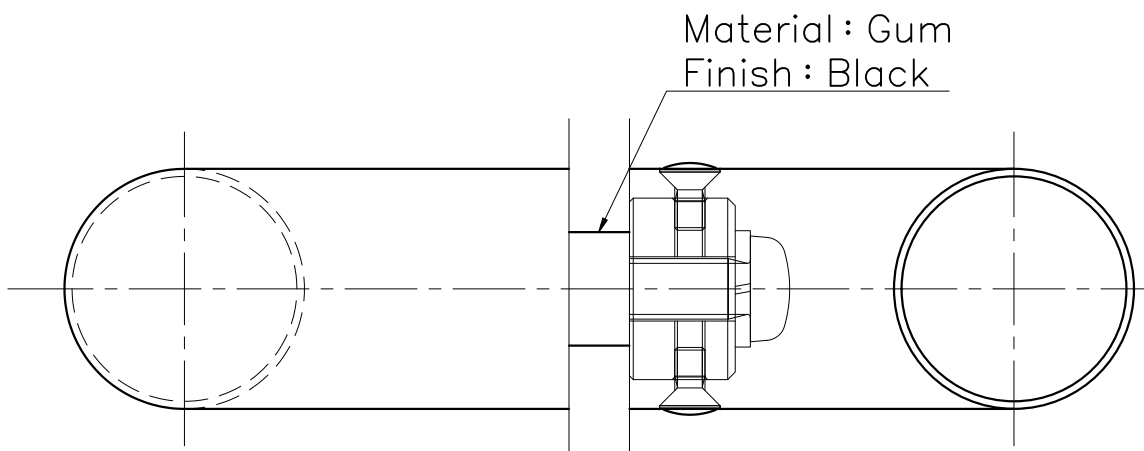

DA-141-3UX-0900

| Finish : Leg | Finish : Grip | Code |
|--------------|--------------------|------------------|
| Satin Bronze | J-Wood Scotch | DA-141-3UJ2-0900 |
| Satin Bronze | J-Wood Brown | DA-141-3UJ3-0900 |
| Satin Bronze | J-Wood Black | DA-141-3UJ4-0900 |
| Satin Bronze | Black Leather | DA-141-3U7-0900 |
| Satin Bronze | Dark Brown Leather | DA-141-3U8-0900 |
| Satin Bronze | Beige Leather | DA-141-3U9-0900 |
| Satin Bronze | Blasted Black | DA-141-3UK-0900 |

Wooden Door t35~50mm Hole Size φ 10
 Glass Door t8~12mm Hole Size φ 16