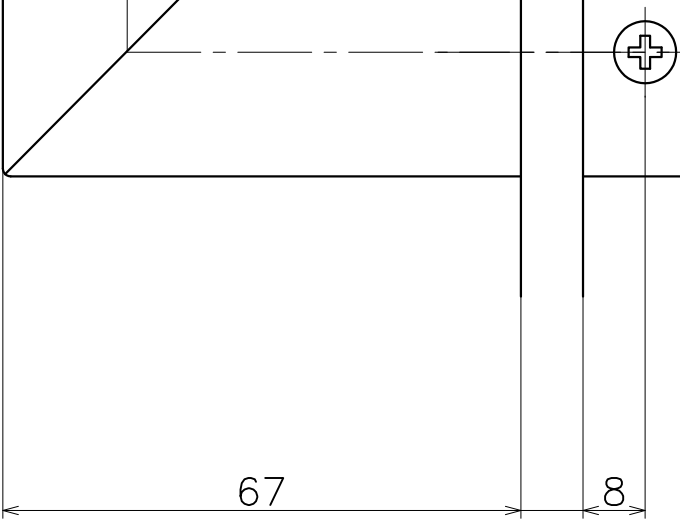

(S=1:6)

DA-141-PX-1200

Finish: Leg	Finish: Grip	Code
Mirror	Blasted Black	DA-141-PJ2-1200
Mirror	Dark Bronze	DA-141-PJ2-1200
Mirror	J-Wood Scotch	DA-141-PJ2-1200
Mirror	J-Wood Brown	DA-141-PJ3-1200
Mirror	J-Wood Black	DA-141-PJ4-1200
Mirror	Black Leather	DA-141-P7-1200
Mirror	Dark Brown leather	DA-141-P8-1200
Mirror	Beige Leather	DA-141-P9-1200

Material: Gum
Finish: Black

Wooden Door t35~50mm Hole Size ϕ 10
Glass Door t8~12mm Hole Size ϕ 16

KAWAJUN

河津株式会社