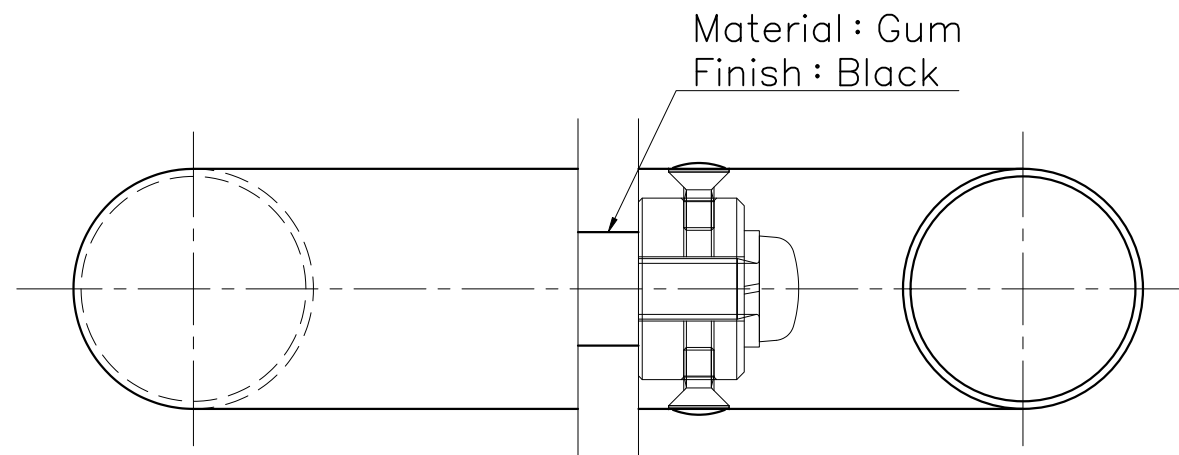

(S=1:10)

DA-142-3UX-2000

Finish : Leg	Finish : Grip	Code
Satin Bronze	J-Wood Scotch	DA-142-3UJ2-2000
Satin Bronze	J-Wood Brown	DA-142-3UJ3-2000
Satin Bronze	J-Wood Black	DA-142-3UJ4-2000
Satin Bronze	Black Leather	DA-142-3U7-2000
Satin Bronze	Dark Brown Leather	DA-142-3U8-2000
Satin Bronze	Beige Leather	DA-142-3U9-2000
Satin Bronze	Blasted Black	DA-142-3UK-2000

Wooden Door t35~50mm Hole Size ϕ 10
 Glass Door t8~12mm Hole Size ϕ 16