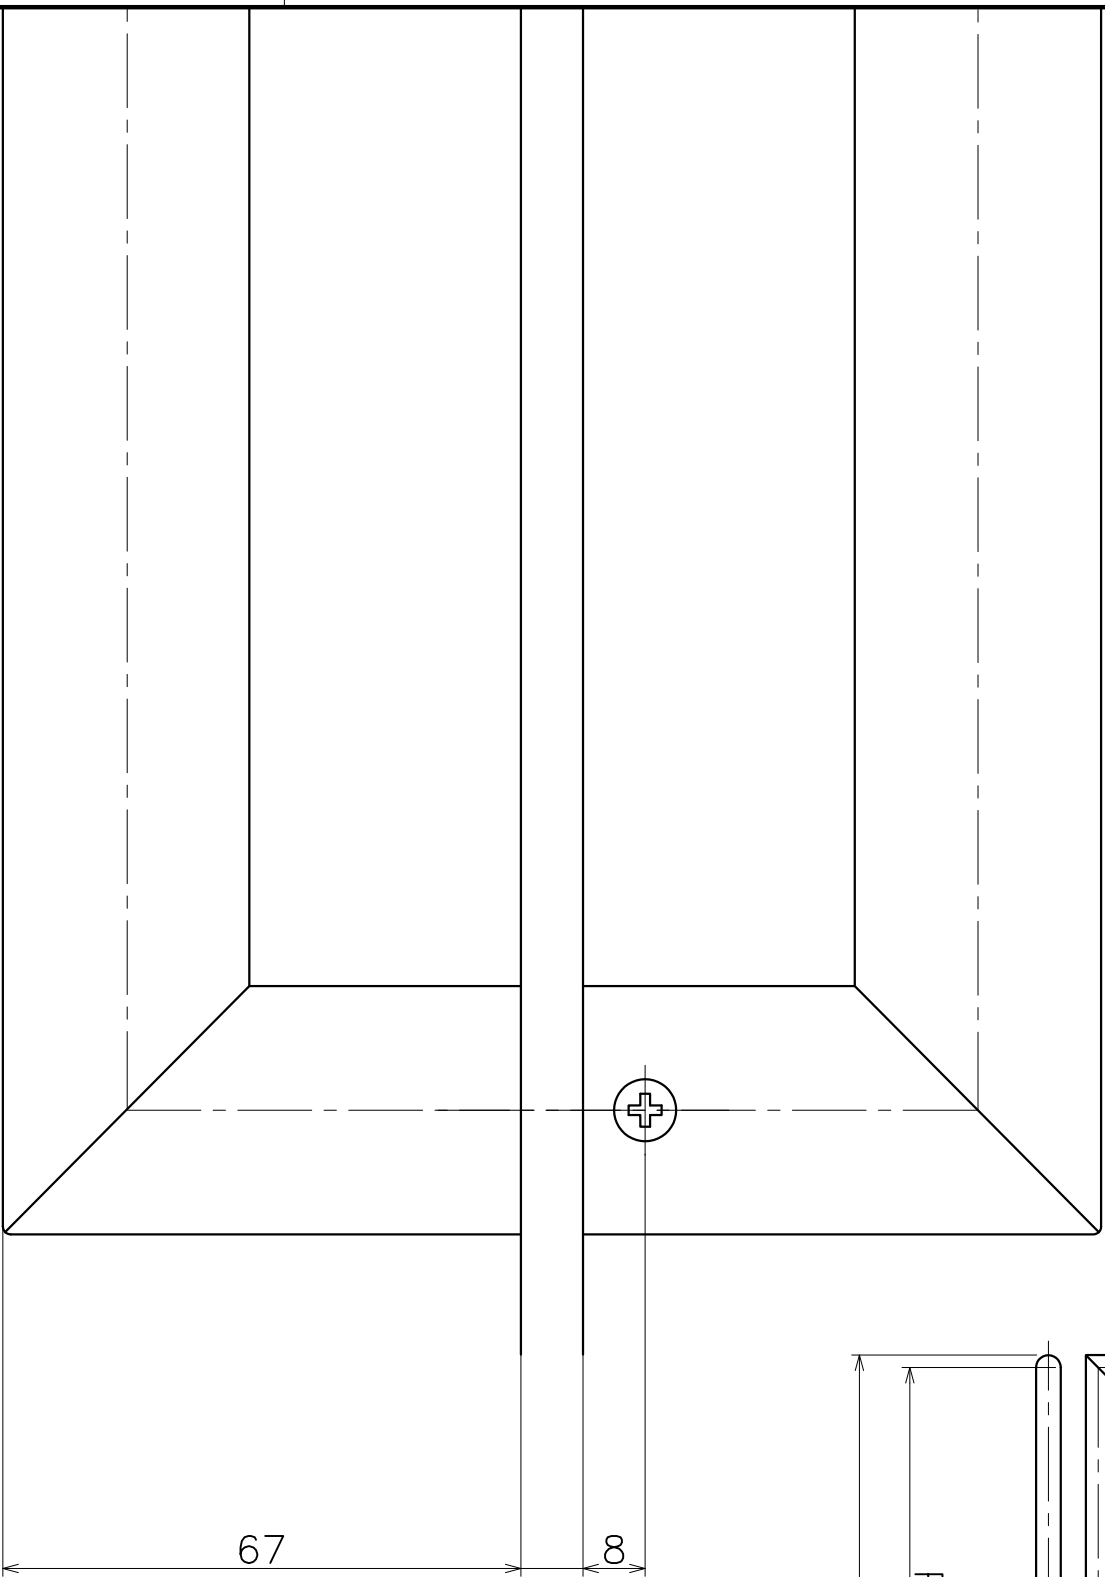

(S=1:10)

DA-142-KX-2000

Finish: Leg	Finish: Grip	Code
Blasted Black	J-Wood Scotch	DA-142-KJ2-2000
Blasted Black	J-Wood Brown	DA-142-KJ3-2000
Blasted Black	J-Wood Black	DA-142-KJ4-2000
Blasted Black	Black Leather	DA-142-K7-2000
Blasted Black	Dark Brown Leather	DA-142-K8-2000
Blasted Black	Beige Leather	DA-142-K9-2000

Material: Gum
Finish: Black

Wooden Door t35~50mm Hole Size ϕ 10
Glass Door t8~12mm Hole Size ϕ 16