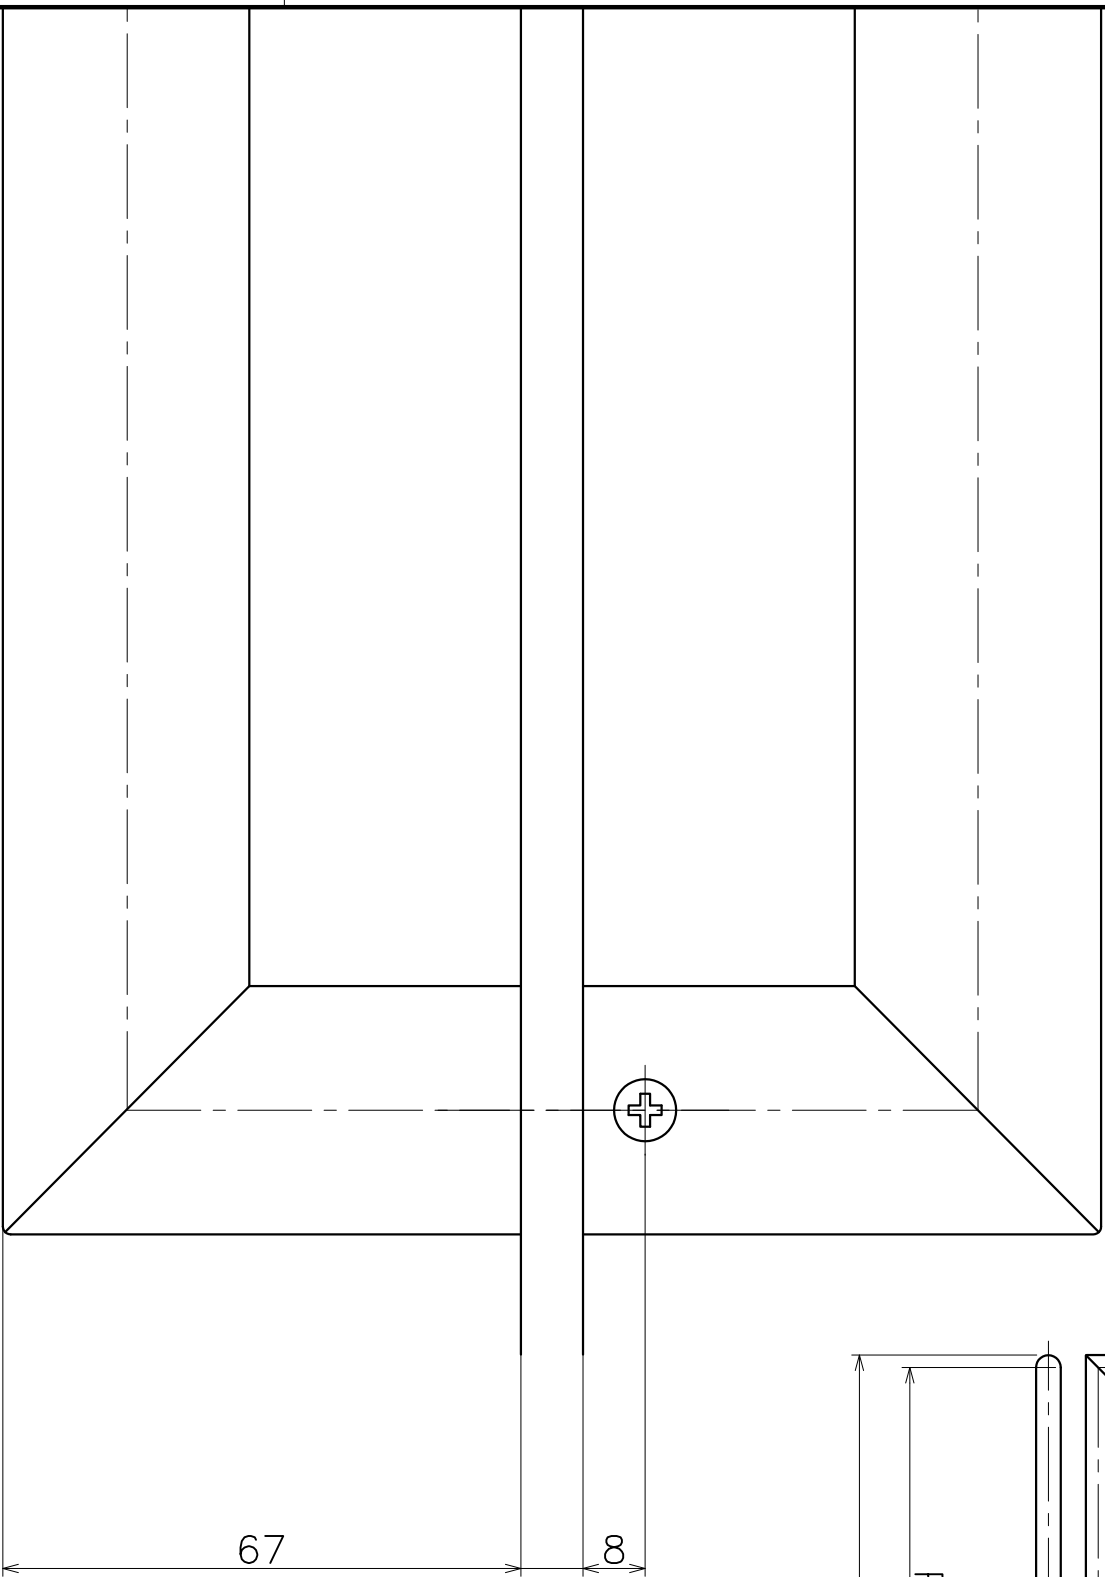

(S=1:10)

DA-142-PX-2000

Finish: Leg	Finish: Grip	Code
Mirror	Blasted Black	DA-142-PK-2000
Mirror	Dark Bronze	DA-142-P4Q-2000
Mirror	J-Wood Scotch	DA-142-PJ2-2000
Mirror	J-Wood Brown	DA-142-PJ3-2000
Mirror	J-Wood Black	DA-142-PJ4-2000
Mirror	Black Leather	DA-142-P7-2000
Mirror	Dark Brown Leather	DA-142-P8-2000
Mirror	Beige Leather	DA-142-P9-2000

Material: Gum
Finish: Black

Wooden Door t35~50mm Hole Size φ10
Glass Door t8~12mm Hole Size φ16