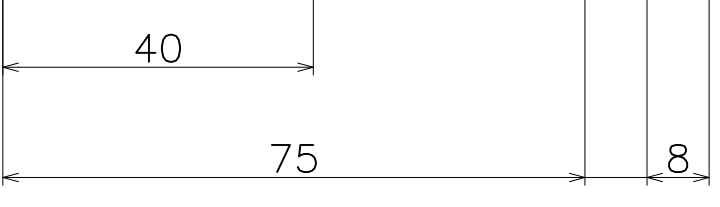

Material: Gum
Finish: Black

Wooden Door t35~45mm Hole Size ϕ 8
Glass Door t8~12mm Hole Size ϕ 12