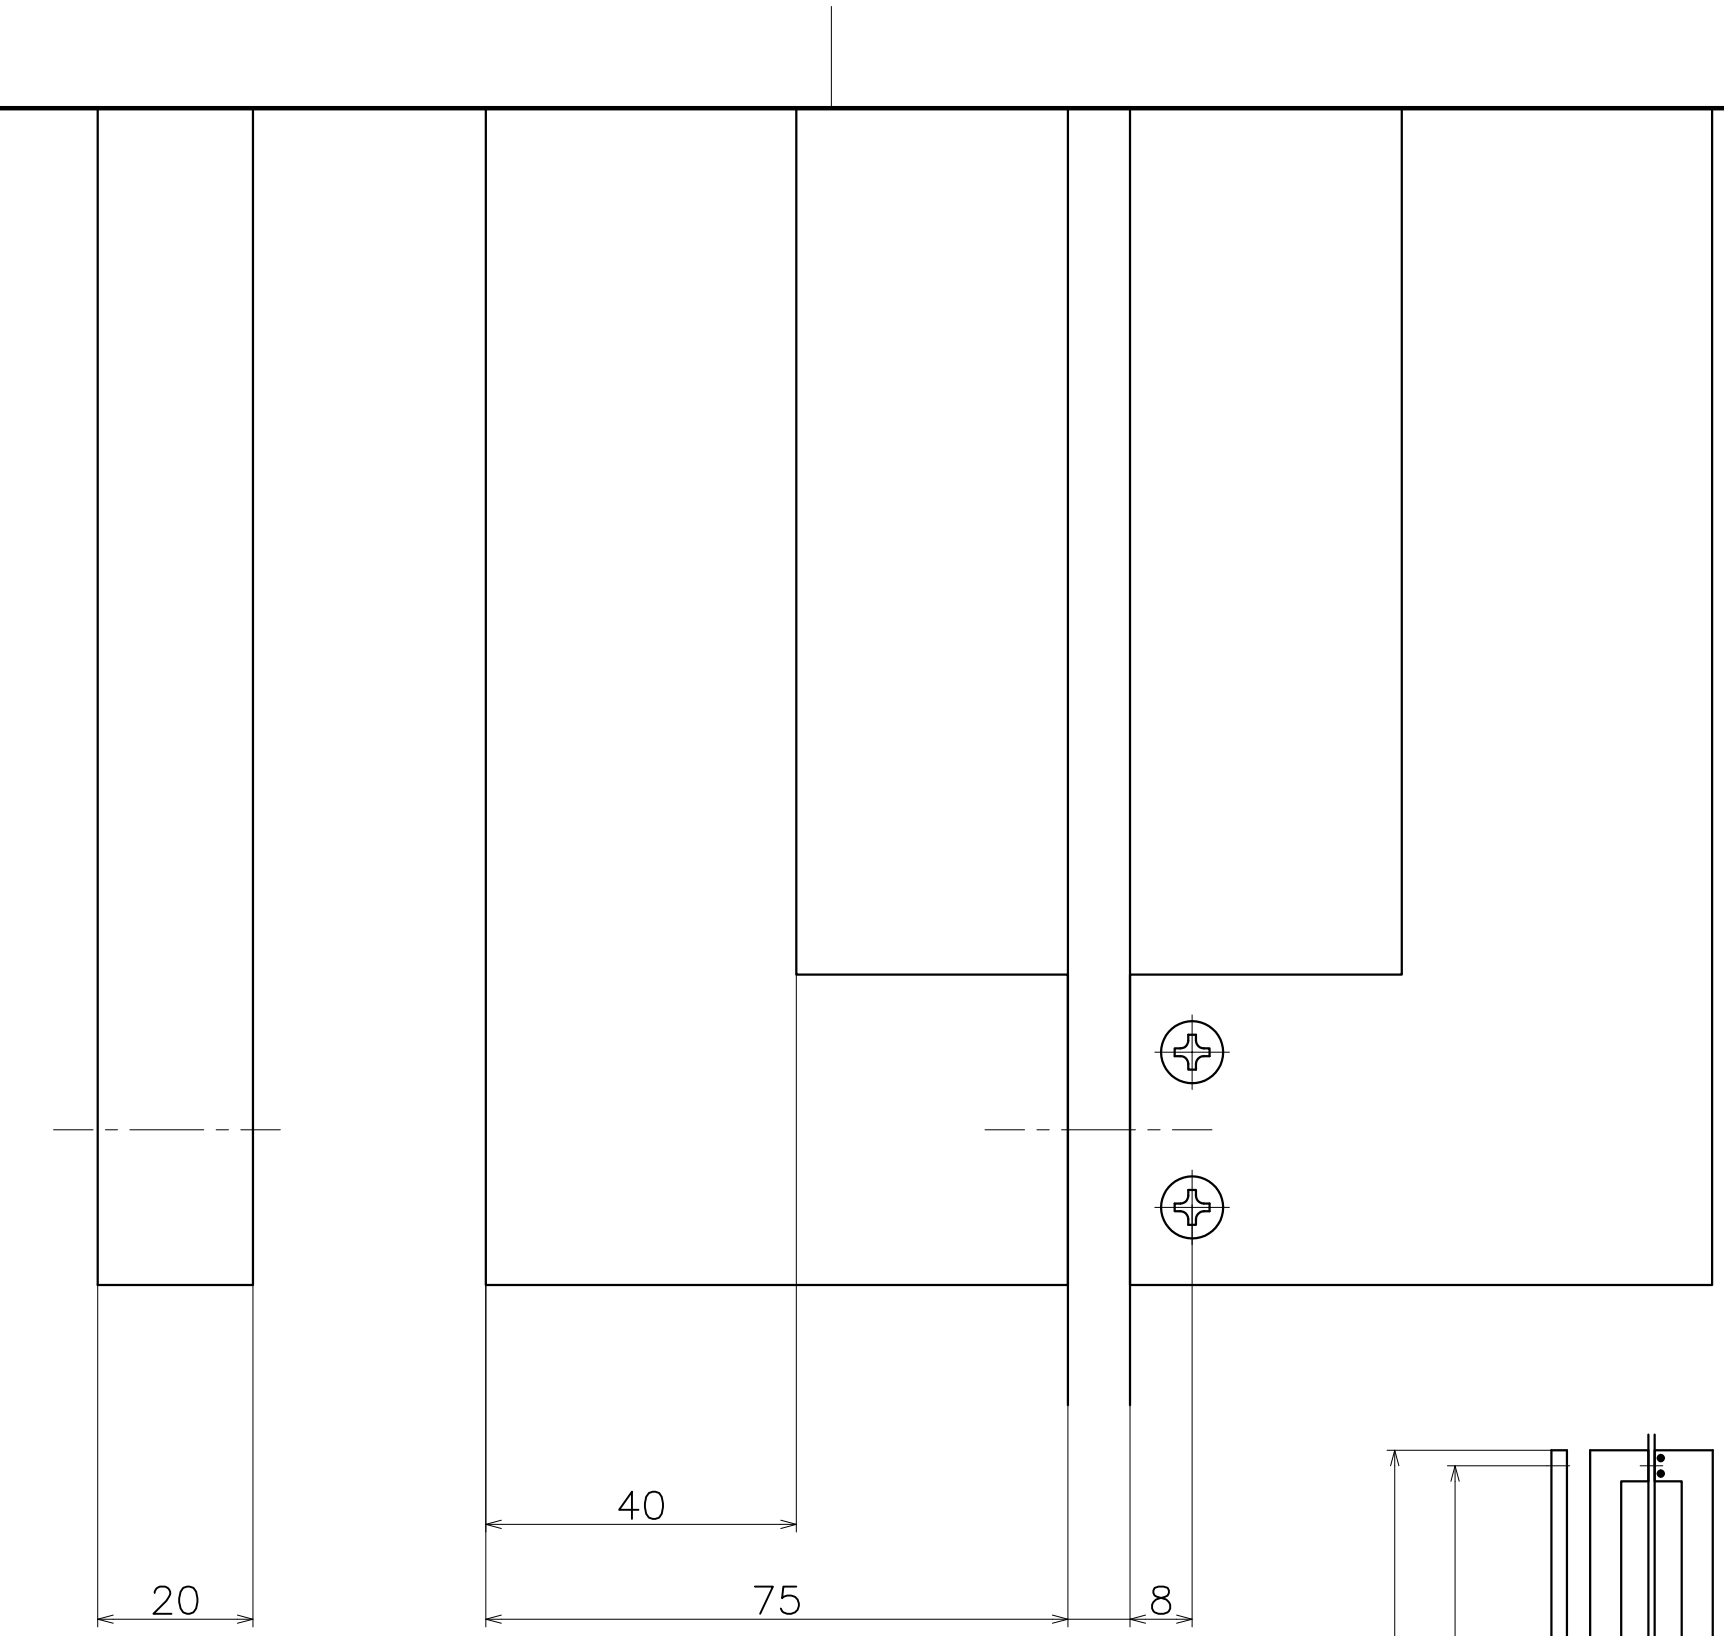

(S=1:10)

DA-152-PX-2000

Finish : Leg	Finish : Grip	Code
Mirror	Blasted Black	DA-152-PK-2000
Mirror	Dark Bronze	DA-152-P4Q-2000
Mirror	J-Wood Scotch	DA-152-PJ2-2000
Mirror	J-Wood Brown	DA-152-PJ3-2000
Mirror	J-Wood Black	DA-152-PJ4-2000
Mirror	Black Leather	DA-152-P7-2000
Mirror	Dark Brown Leather	DA-152-P8-2000
Mirror	Beige Leather	DA-152-P9-2000

Material : Gum
Finish : Black

Wooden Door t45~50mm Hole Size ϕ 8
Glass Door t8~12mm Hole Size ϕ 12