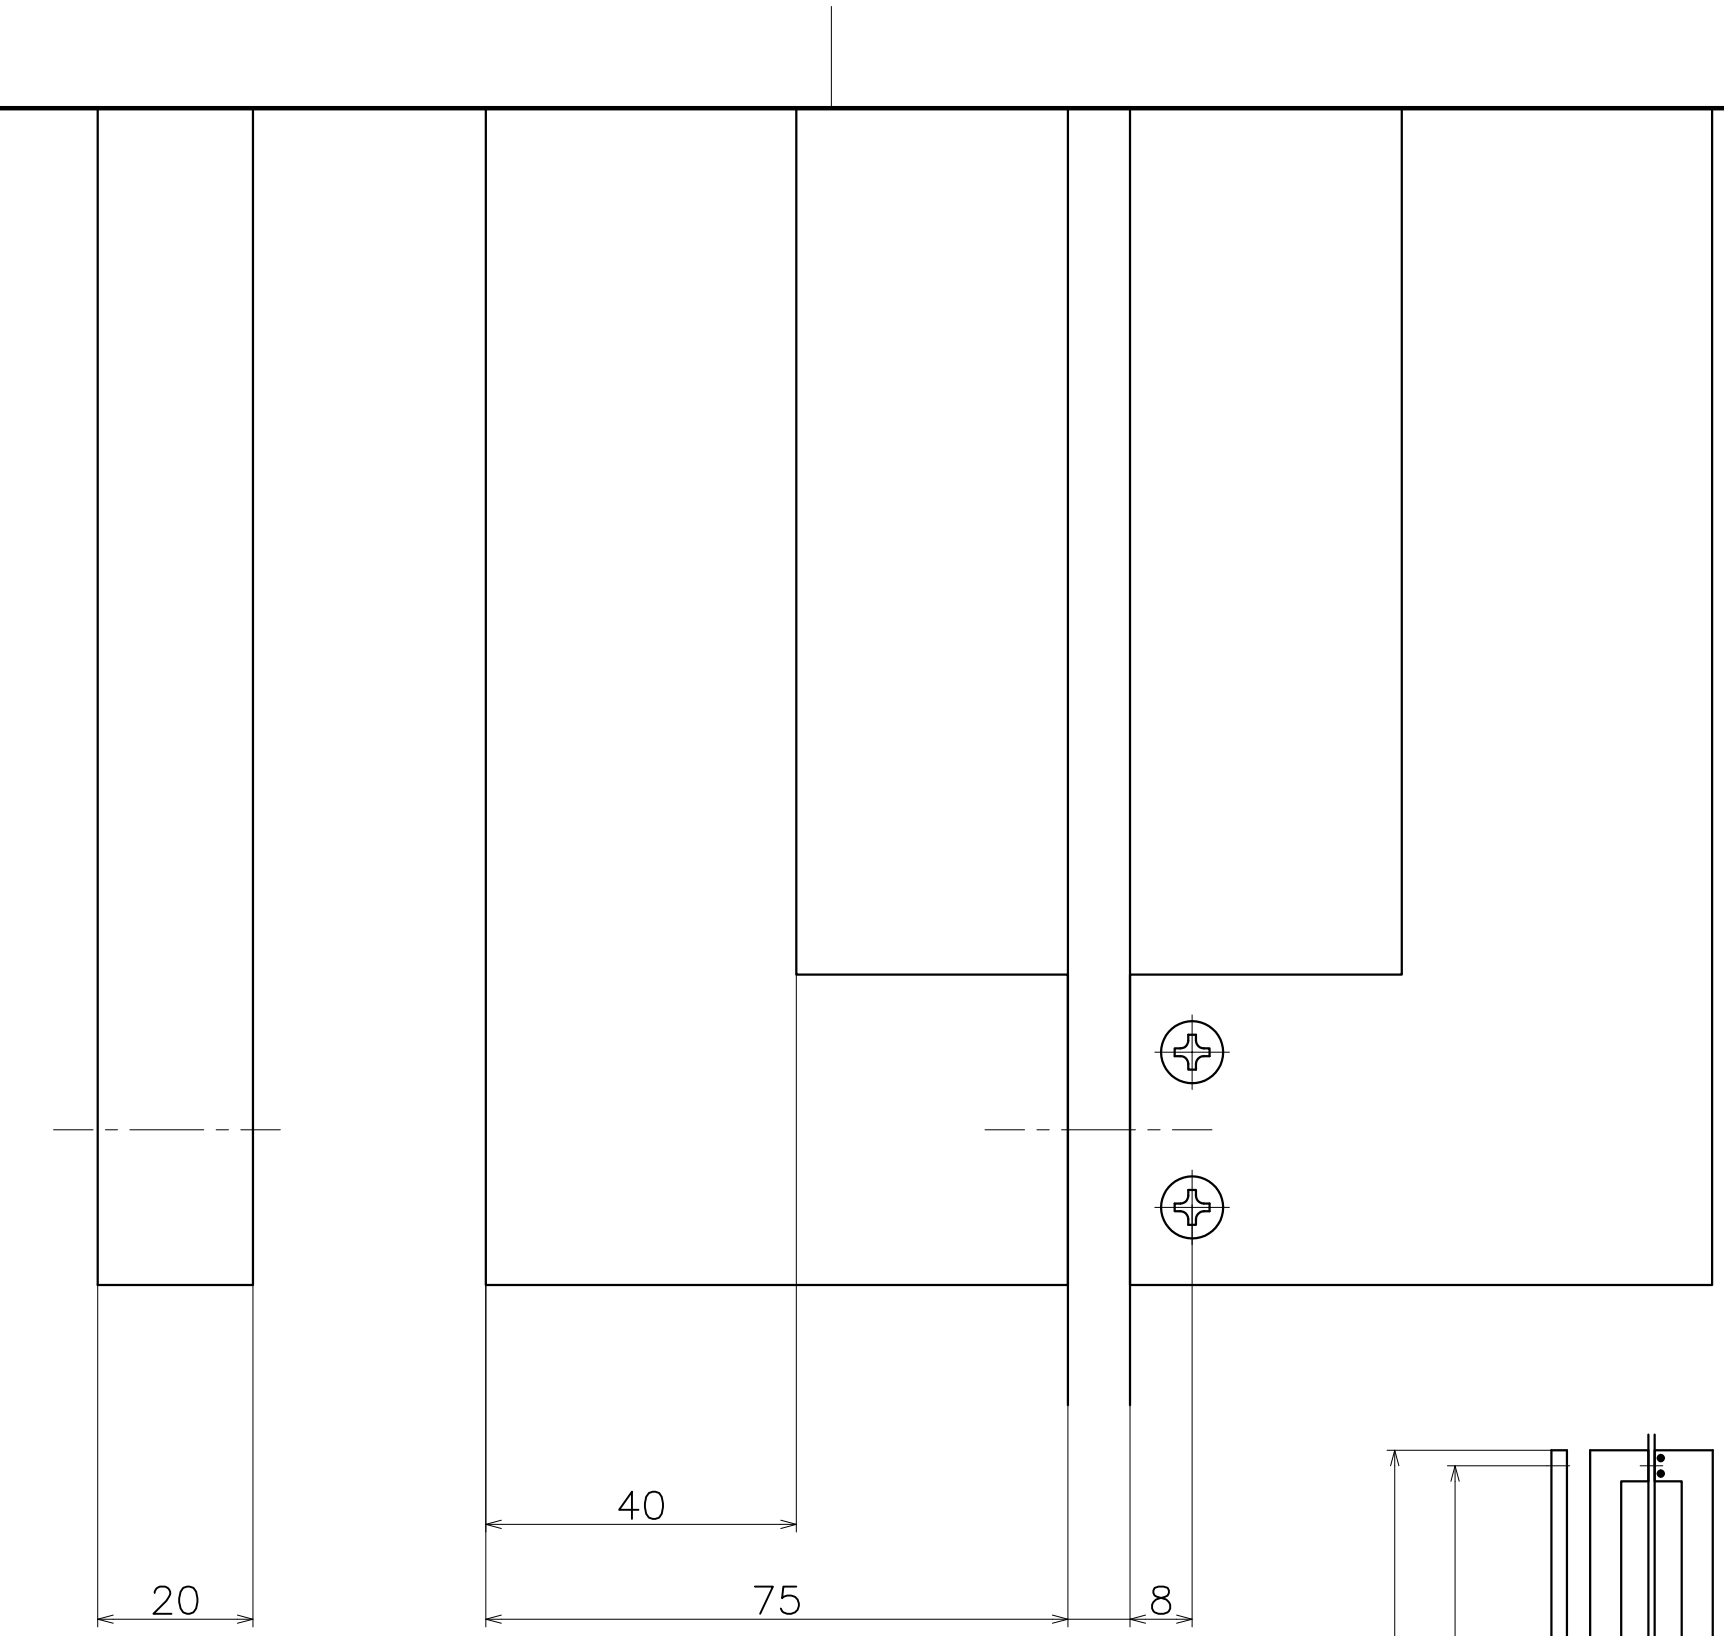

(S=1:10)

Material : Gum  
Finish : Black

Wooden Door t45~50mm Hole Size  $\phi$ 8  
Glass Door t8~12mm Hole Size  $\phi$ 12