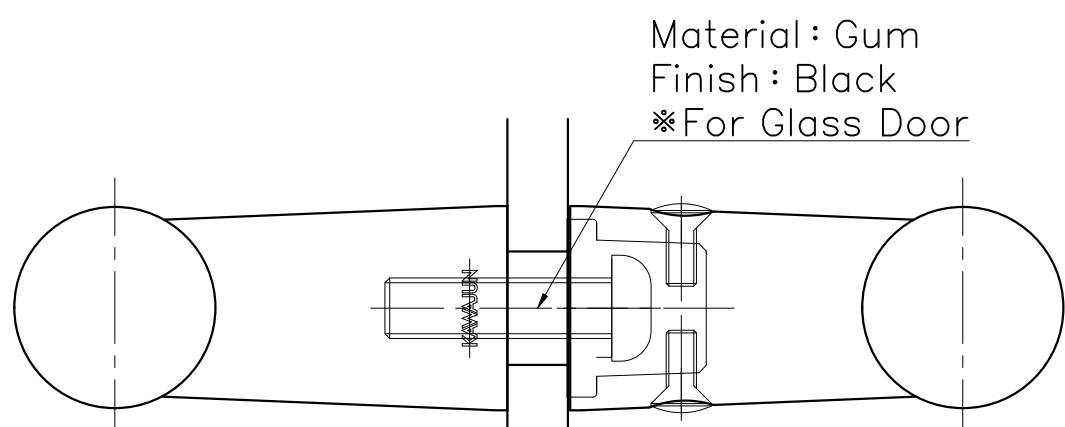

Ver	Date	Engineering change notice	Dwg	App
1	0000/00/00	新規出図	KAWAJUN	KAWAJUN

(S=1:5)

DA-161-XX-0645

Finish : Leg	Finish : Grip	Code
Chrome	Beige leather	DA-161-C7-0645
Chrome	Dark brown Leather	DA-161-C8-0645
Chrome	Black leather	DA-161-C9-0645
Mirror Nickel	Beige leather	DA-161-D7-0645
Mirror Nickel	Dark brown Leather	DA-161-D8-0645
Mirror Nickel	Black leather	DA-161-D9-0645
Others	Beige leather	DA-161-*7-0645

Material : Leather
Finish : Various Finish

Material : Zinc Die-cast
Finish : Various Finish

27

φ 26.5

Material : Gum
Finish : Black
※For Glass Door

Wooden Door t40~50mm Hole Size φ 10
Glass Door t8~12mm Hole Size φ 16