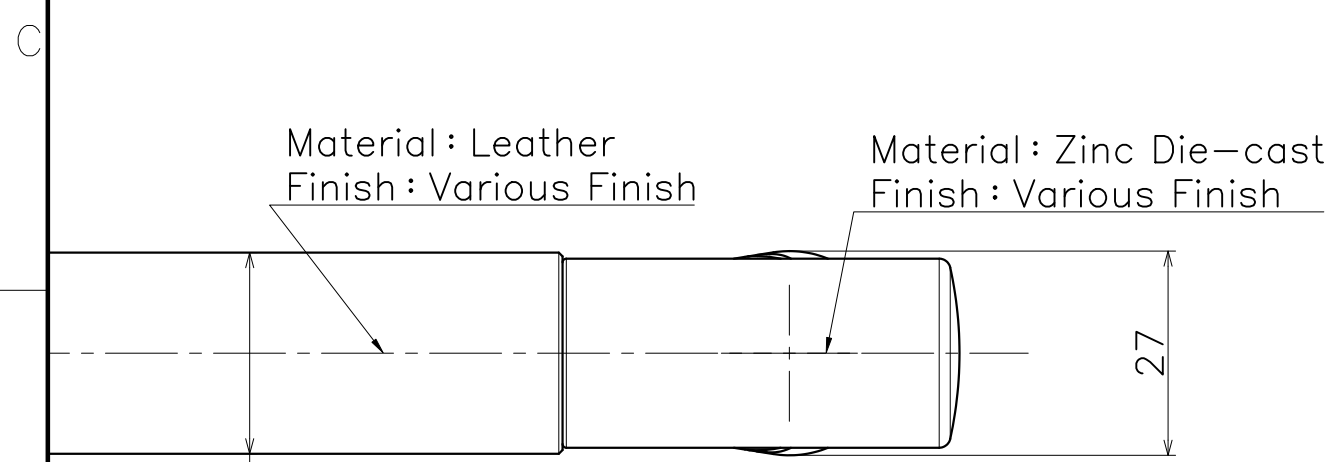

Ver	Date	Engineering change notice	Dwg	App
1	0000/00/00	新規出図	KAWAJUN	KAWAJUN

(S=1:5)

DA-161-XX-0645

Finish : Leg	Finish : Grip	Code
Chrome	Beige leather	DA-161-C7-0645
Chrome	Dark brown Leather	DA-161-C8-0645
Chrome	Black leather	DA-161-C9-0645
Mirror Nickel	Beige leather	DA-161-D7-0645
Mirror Nickel	Dark brown Leather	DA-161-D8-0645
Mirror Nickel	Black leather	DA-161-D9-0645
Others	Beige leather	DA-161-*7-0645

Material : Leather
Finish : Various Finish

Material : Zinc Die-cast
Finish : Various Finish

27

φ 26.5

Material : Gum
Finish : Black
※For Glass Door

Wooden Door t40~50mm Hole Size φ 10
Glass Door t8~12mm Hole Size φ 16