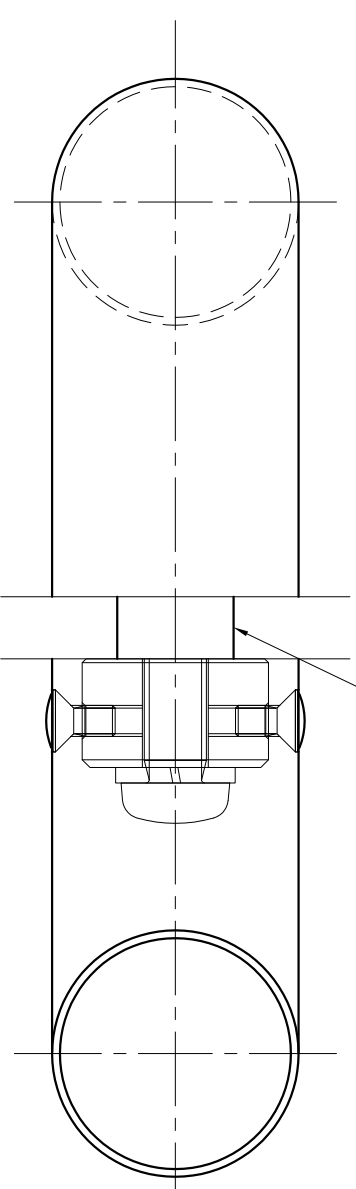

# DA-141-4QX-0900

Finish: Leg	Finish: Grip	Code
Dark Bronze	J-Wood Scotch	DA-141-4QJ2-0900
Dark Bronze	J-Wood Brown	DA-141-4QJ3-0900
Dark Bronze	J-Wood Black	DA-141-4QJ4-0900
Dark Bronze	Black Leather	DA-141-4Q7-0900
Dark Bronze	Dark Brown Leather	DA-141-4Q8-0900
Dark Bronze	Beige Leather	DA-141-4Q9-0900

Material: Gum  
Finish: Black

φ 32

Wooden Door t35~50mm Hole Size φ 10  
Glass Door t8~12mm Hole Size φ 16

**KAWAJUN**

河津株式会社