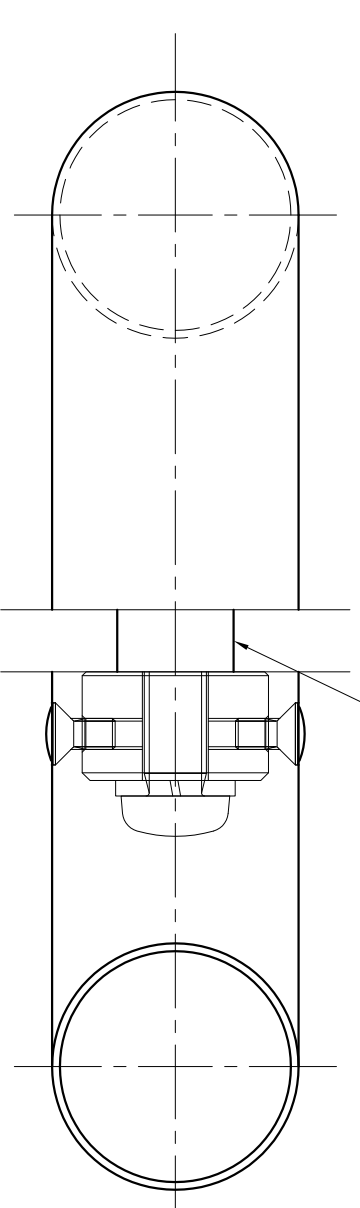

(S=1:6)

DA-141-4QX-1200

Finish: Leg	Finish: Grip	Code
Dark Bronze	J-Wood Scotch	DA-141-4QJ2-1200
Dark Bronze	J-Wood Brown	DA-141-4QJ3-1200
Dark Bronze	J-Wood Black	DA-141-4QJ4-1200
Dark Bronze	Black Leather	DA-141-4Q7-1200
Dark Bronze	Dark Brown leather	DA-141-4Q8-1200
Dark Bronze	Beige Leather	DA-141-4Q9-1200

Material: Gum
Finish: Black

Wooden Door t35~50mm Hole Size ϕ 10
Glass Door t8~12mm Hole Size ϕ 16