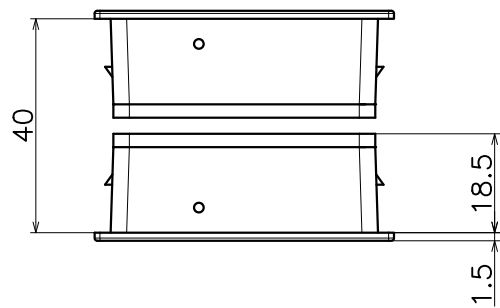

Product name	Name	Code
プルノブ	-	表参照
Pull Knob	-	Ver01
KAWAJUN 河渾株式会社	Dim	Geo
	s= 1:√2 外形図	

2020-08-25 12:23:32 PC-458_drawing

1 2 3 4 5 6