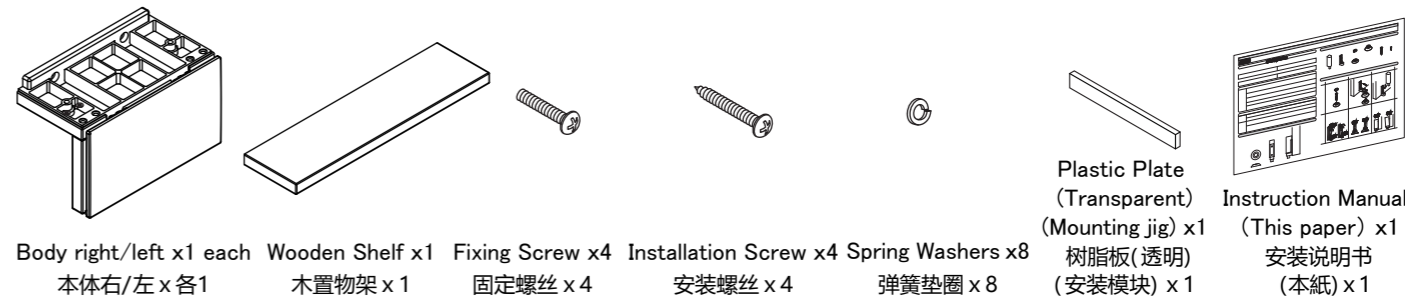

Package Contents 配套产品 (请务必确认)

Installation Procedure 安装顺序

◎ Installation Procedure

- ① Remove the fixing screws and spring washers from the temporarily fixed right/left side of the unit and remove the right/left side of the unit from the shelf.
 ② Determine the mounting position and attach the right/left side of the unit with the mounting screws.