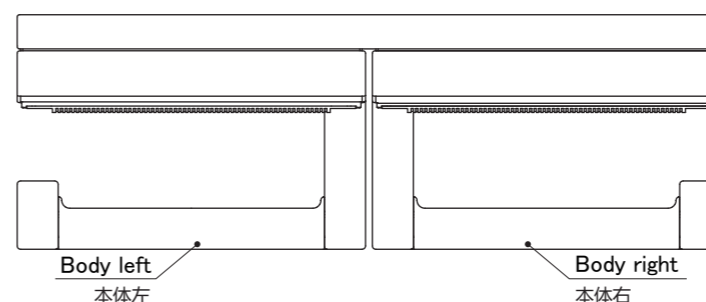

◎ 安装注意事项

如下图所示，将本体右/本体左的纸巾臂朝外后再安装。反向安装会令厕纸架无法使用。

Recommended dimensions of toilet paper (JIS standard)
推荐使用的厕纸尺寸 (JIS规格)