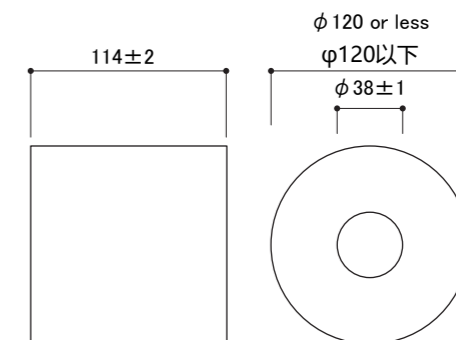

◎ 安装注意事项

如下图所示，将本体右/本体左的纸巾臂朝外后再安装。反向安装会令厕纸架无法使用。

Recommended dimensions of toilet paper (JIS standard)
推荐使用的厕纸尺寸 (JIS规格)